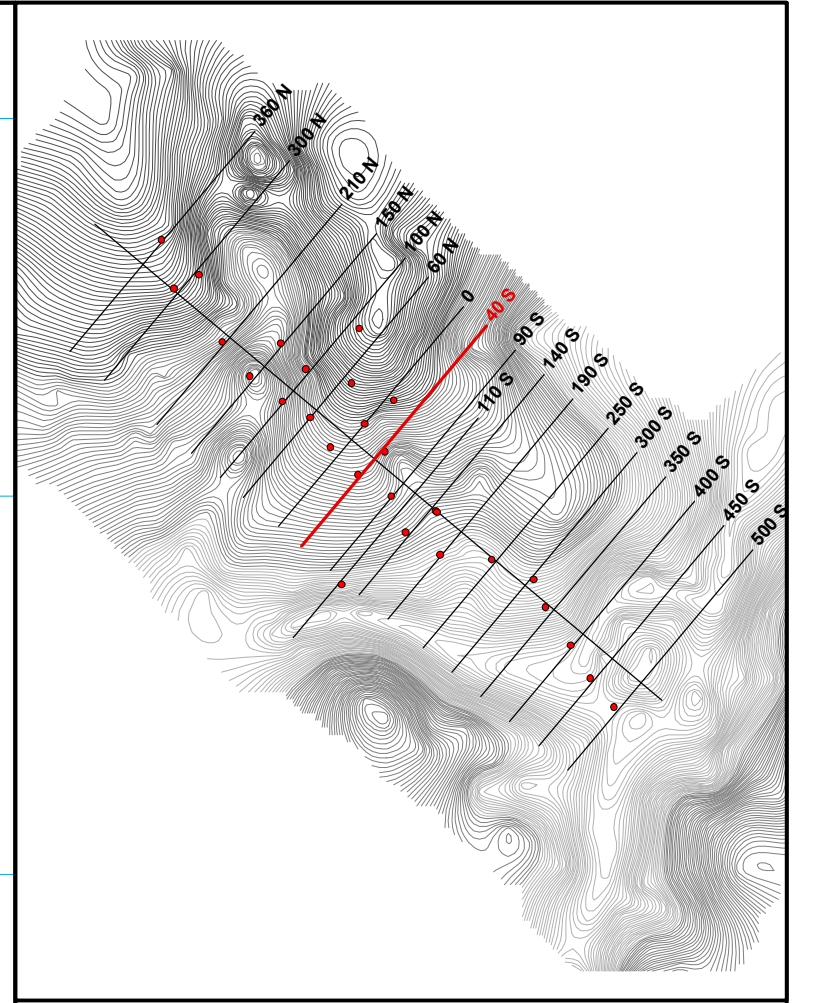

- Andesite
- Oxidized breccia
- Granodiorite
- Granodiorite breccia
- Vein

COCULA PROJECT
JALISCO MEXICO

GEOLOGICAL SECTION 100 N

- Andesite
- Oxidized breccia
- Granodiorite
- Vein

COCULA PROJECT
JALISCO MEXICO

GEOLOGICAL SECTION 60 N

Digitized: 9 Jan 09 Scale: 1:500 Revised by: MAngeSoto
Plot: 14 Jan 09 Datum: By: Javier Munguia

- Andesite
- Chloritized breccia
- Oxidized breccia
- Granodiorite
- Granodiorite breccia
- Vein

COCULA PROJECT
JALISCO MEXICO

GEOLOGICAL SECTION 0

- Andesite
- Chloritized breccia
- Oxidized breccia
- Granodiorite

COCULA PROJECT
JALISCO MEXICO

GEOLOGICAL SECTION 40 S