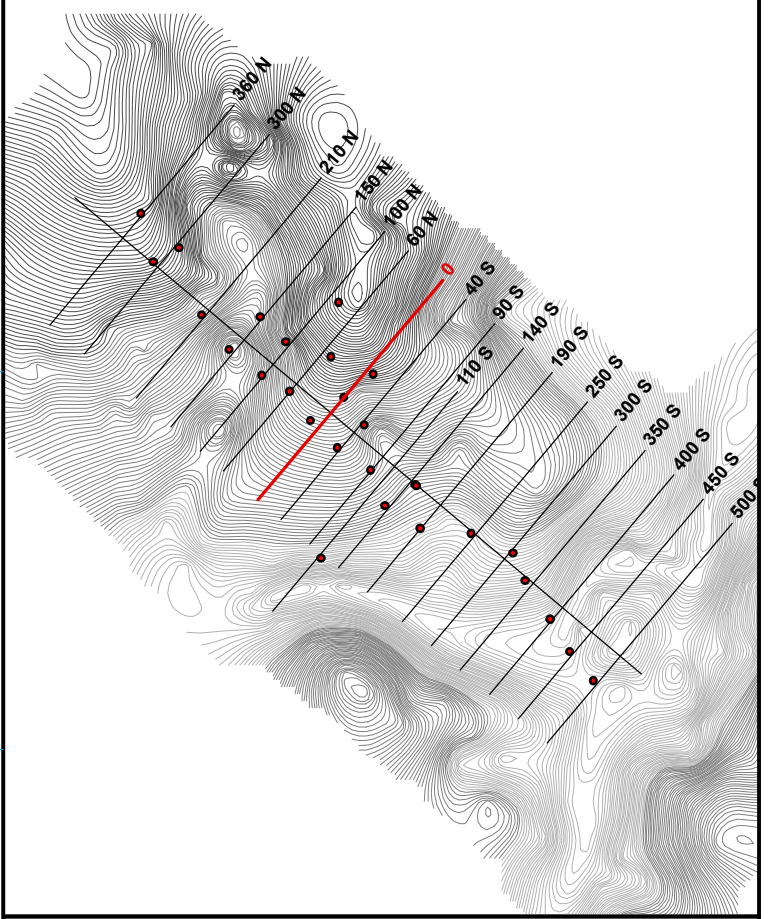

- Andesite
- Oxidized breccia
- Granodiorite
- Granodiorite breccia
- Vein

COCULA PROJECT
JALISCO MEXICO

GEOLOGICAL SECTION 100 N

- Andesite
- Oxidized breccia
- Granodiorite
- Vein

COCULA PROJECT
JALISCO MEXICO

GEOLOGICAL SECTION 60 N

Digitized: 9 Jan 09 Scale: 1:500 Revised by: MAngeSoto
Plot: 14 Jan 09 Datum: By: Javier Munguia

- Andesite
- Chloritized breccia
- Oxidized breccia
- Granodiorite
- Granodiorite breccia
- Vein

COCULA PROJECT
JALISCO MEXICO

GEOLOGICAL SECTION 0

- Andesite
- Chloritized breccia
- Oxidized breccia
- Granodiorite

COCULA PROJECT
JALISCO MEXICO

GEOLOGICAL SECTION 40 S