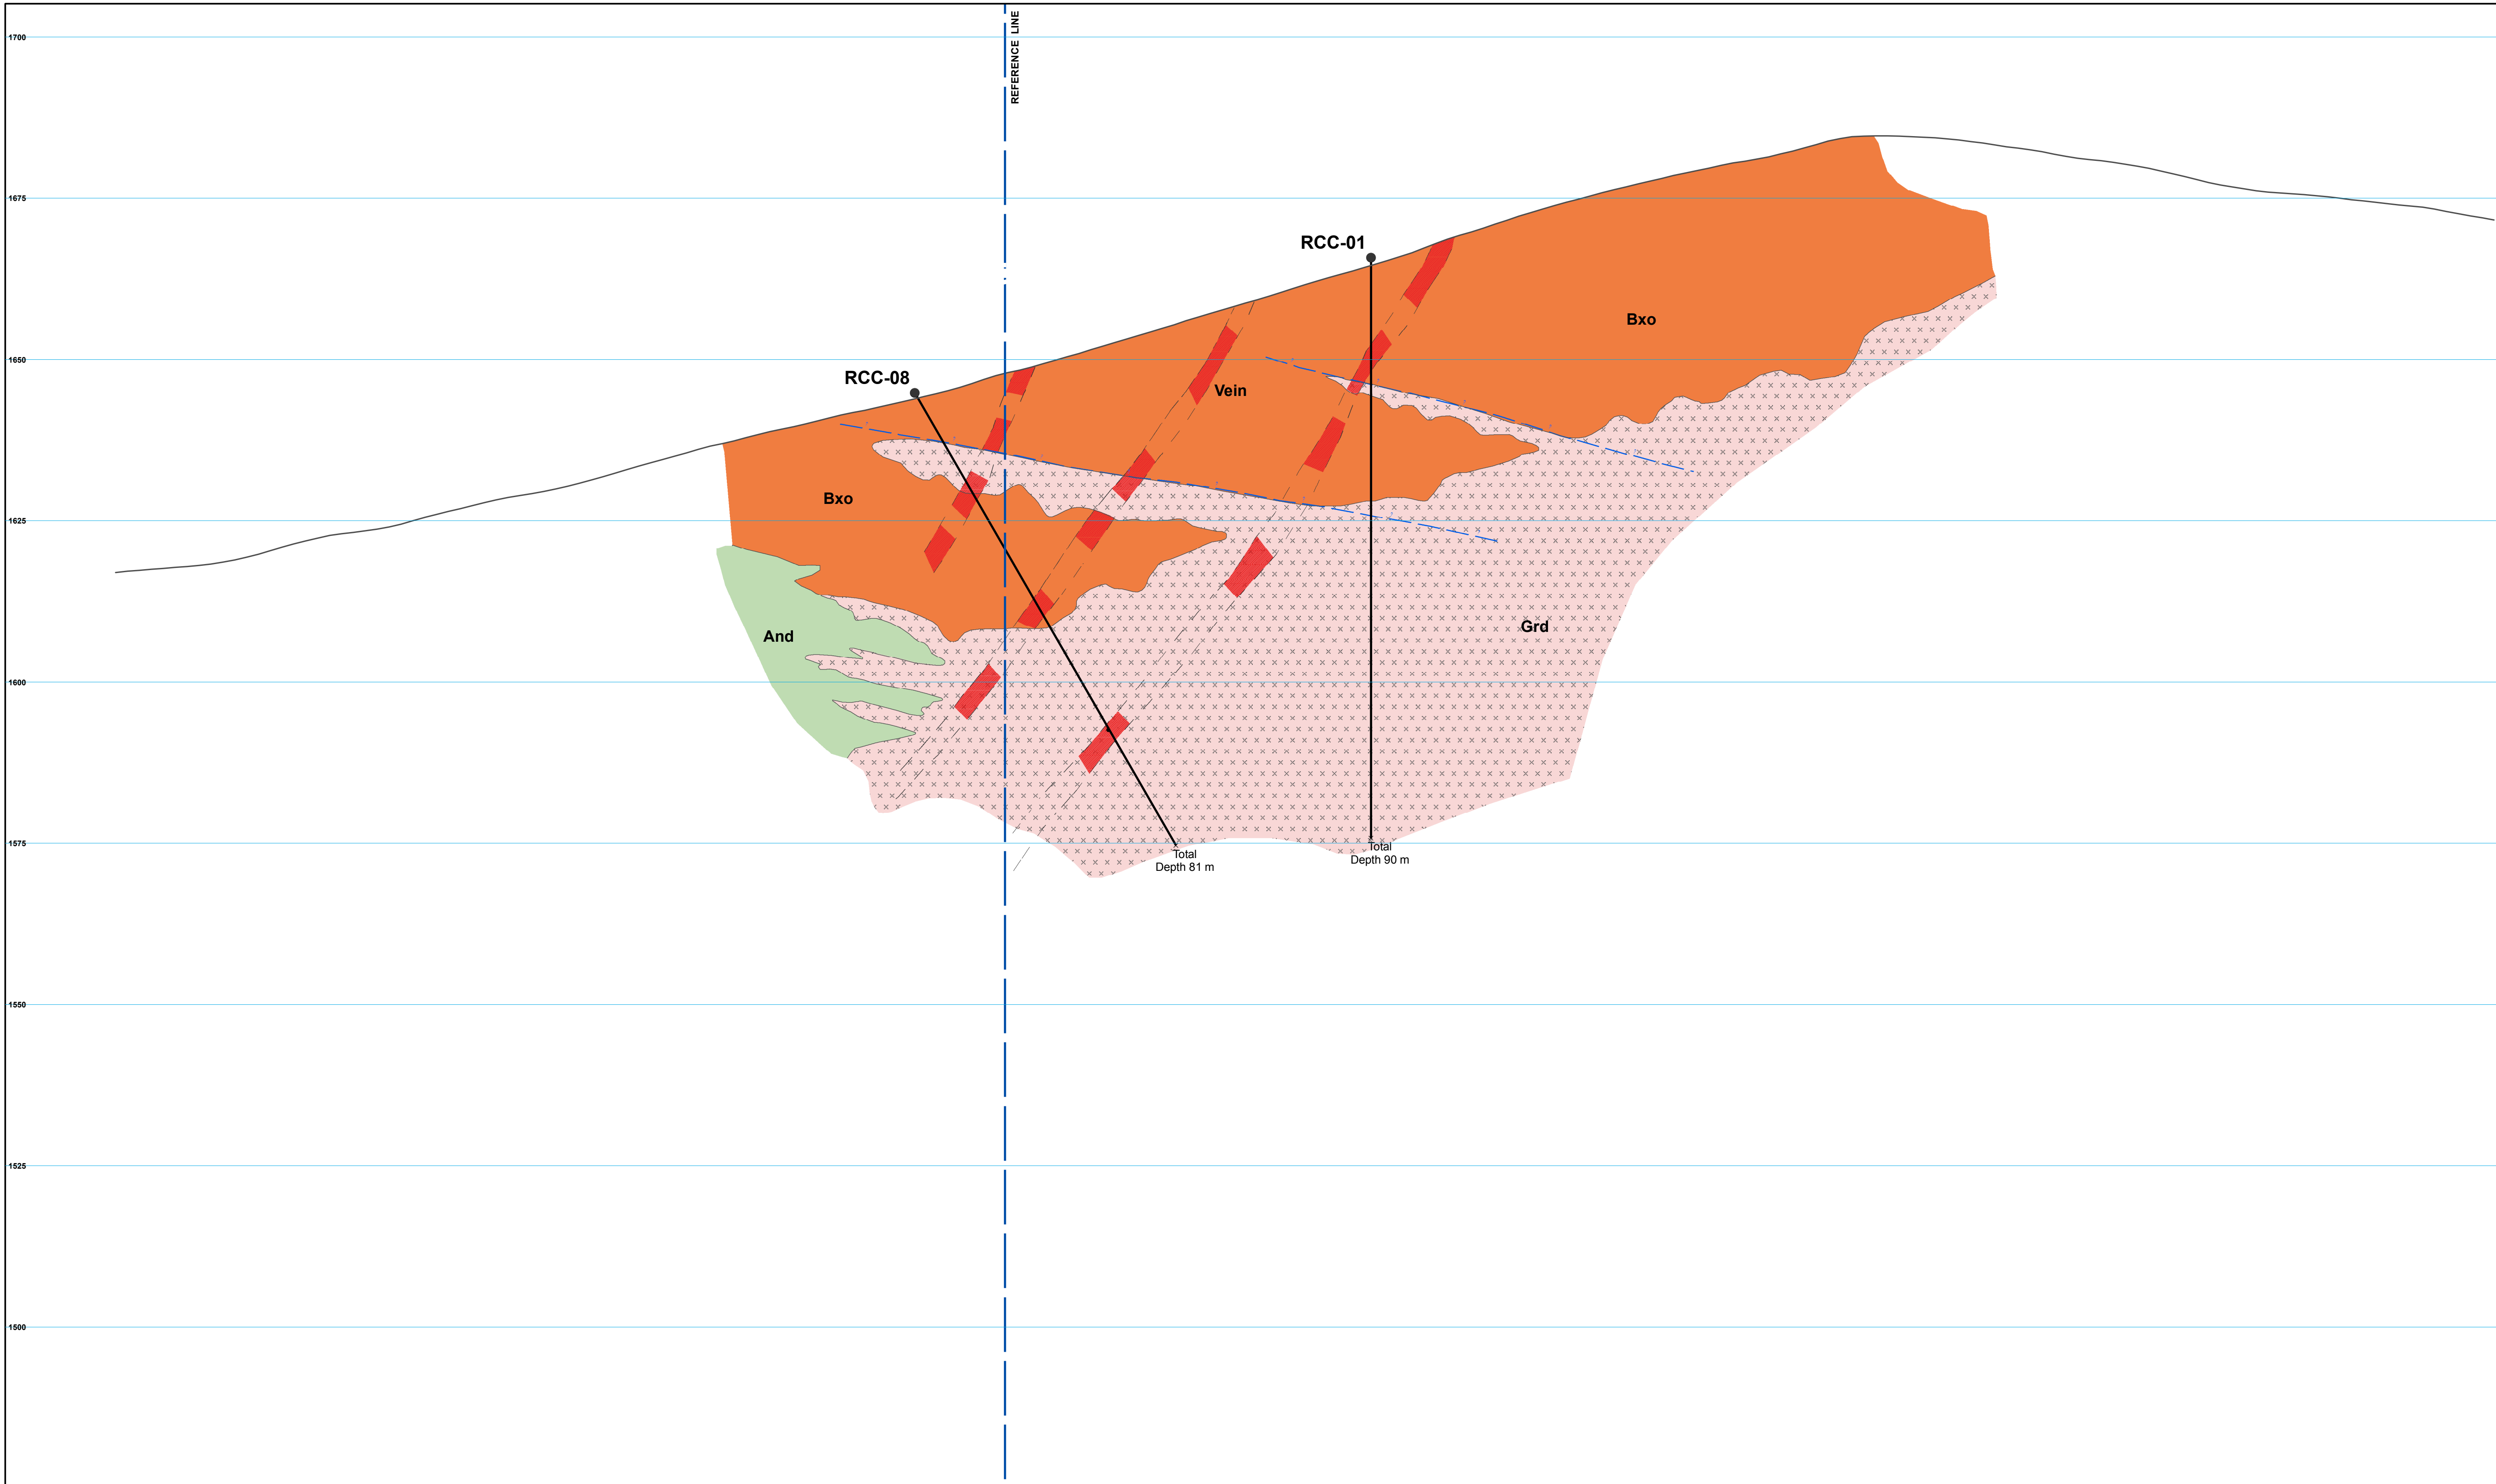

- Andesite
- Oxidized breccia
- Granodiorite
- Granodiorite breccia
- Vein

COCULA PROJECT
JALISCO MEXICO

GEOLOGICAL SECTION 100 N

- Andesite
- Oxidized breccia
- Granodiorite
- Vein

COCULA PROJECT
JALISCO MEXICO

GEOLOGICAL SECTION 60 N

Digitized: 9 Jan 09 Scale: 1:500 Revised by: MAngeSoto
Plot: 14 Jan 09 Datum: By: Javier Munguia

- Andesite
- Chloritized breccia
- Oxidized breccia
- Granodiorite
- Granodiorite breccia
- Vein

COCULA PROJECT
JALISCO MEXICO

GEOLOGICAL SECTION 0

- Andesite
- Chloritized breccia
- Oxidized breccia
- Granodiorite

COCULA PROJECT
JALISCO MEXICO

GEOLOGICAL SECTION 40 S