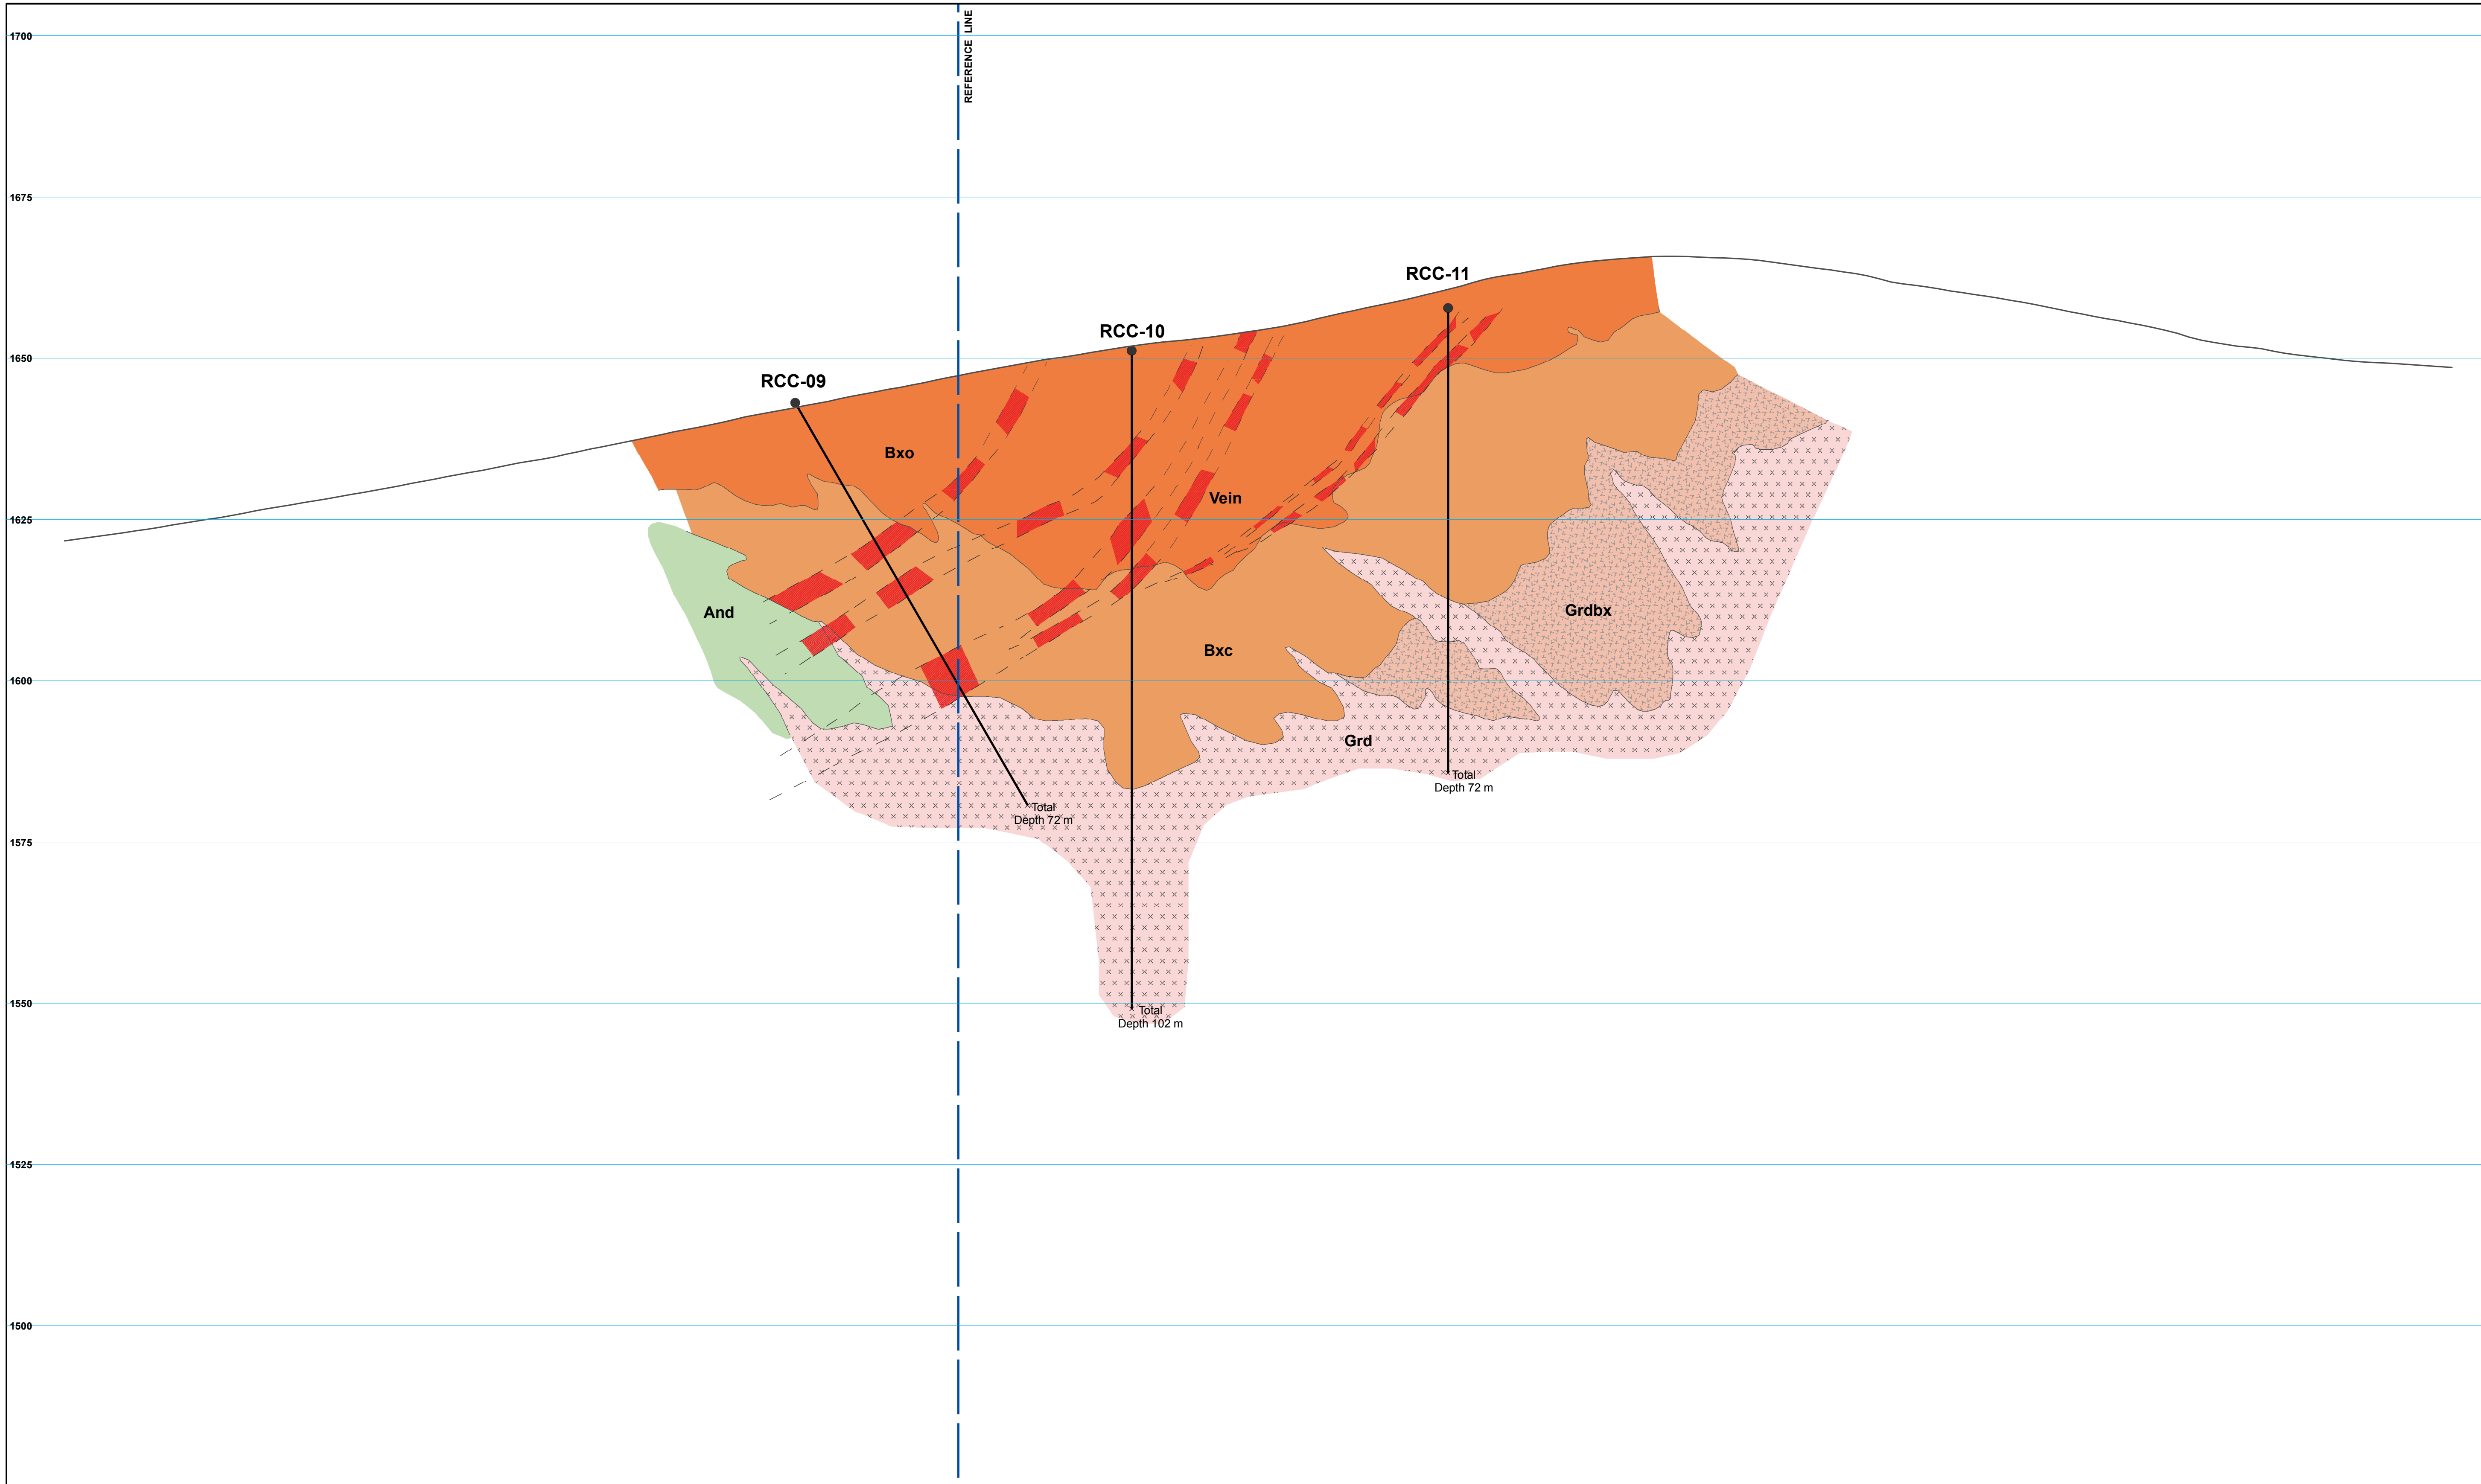

- Andesite
- Oxidized breccia
- Granodiorite
- Granodiorite breccia
- Vein

COCULA PROJECT
JALISCO MEXICO

GEOLOGICAL SECTION 100 N

- Andesite
- Oxidized breccia
- Granodiorite
- Vein

COCULA PROJECT
JALISCO MEXICO

GEOLOGICAL SECTION 60 N

Digitized: 9 Jan 09 Scale: 1:500 Revised by: MAngeSoto
Plot: 14 Jan 09 Datum: By: Javier Munguia

- Andesite
- Chloritized breccia
- Oxidized breccia
- Granodiorite
- Granodiorite breccia
- Vein

COCULA PROJECT
JALISCO MEXICO

GEOLOGICAL SECTION 0

- Andesite
- Chloritized breccia
- Oxidized breccia
- Granodiorite

COCULA PROJECT
JALISCO MEXICO

GEOLOGICAL SECTION 40 S