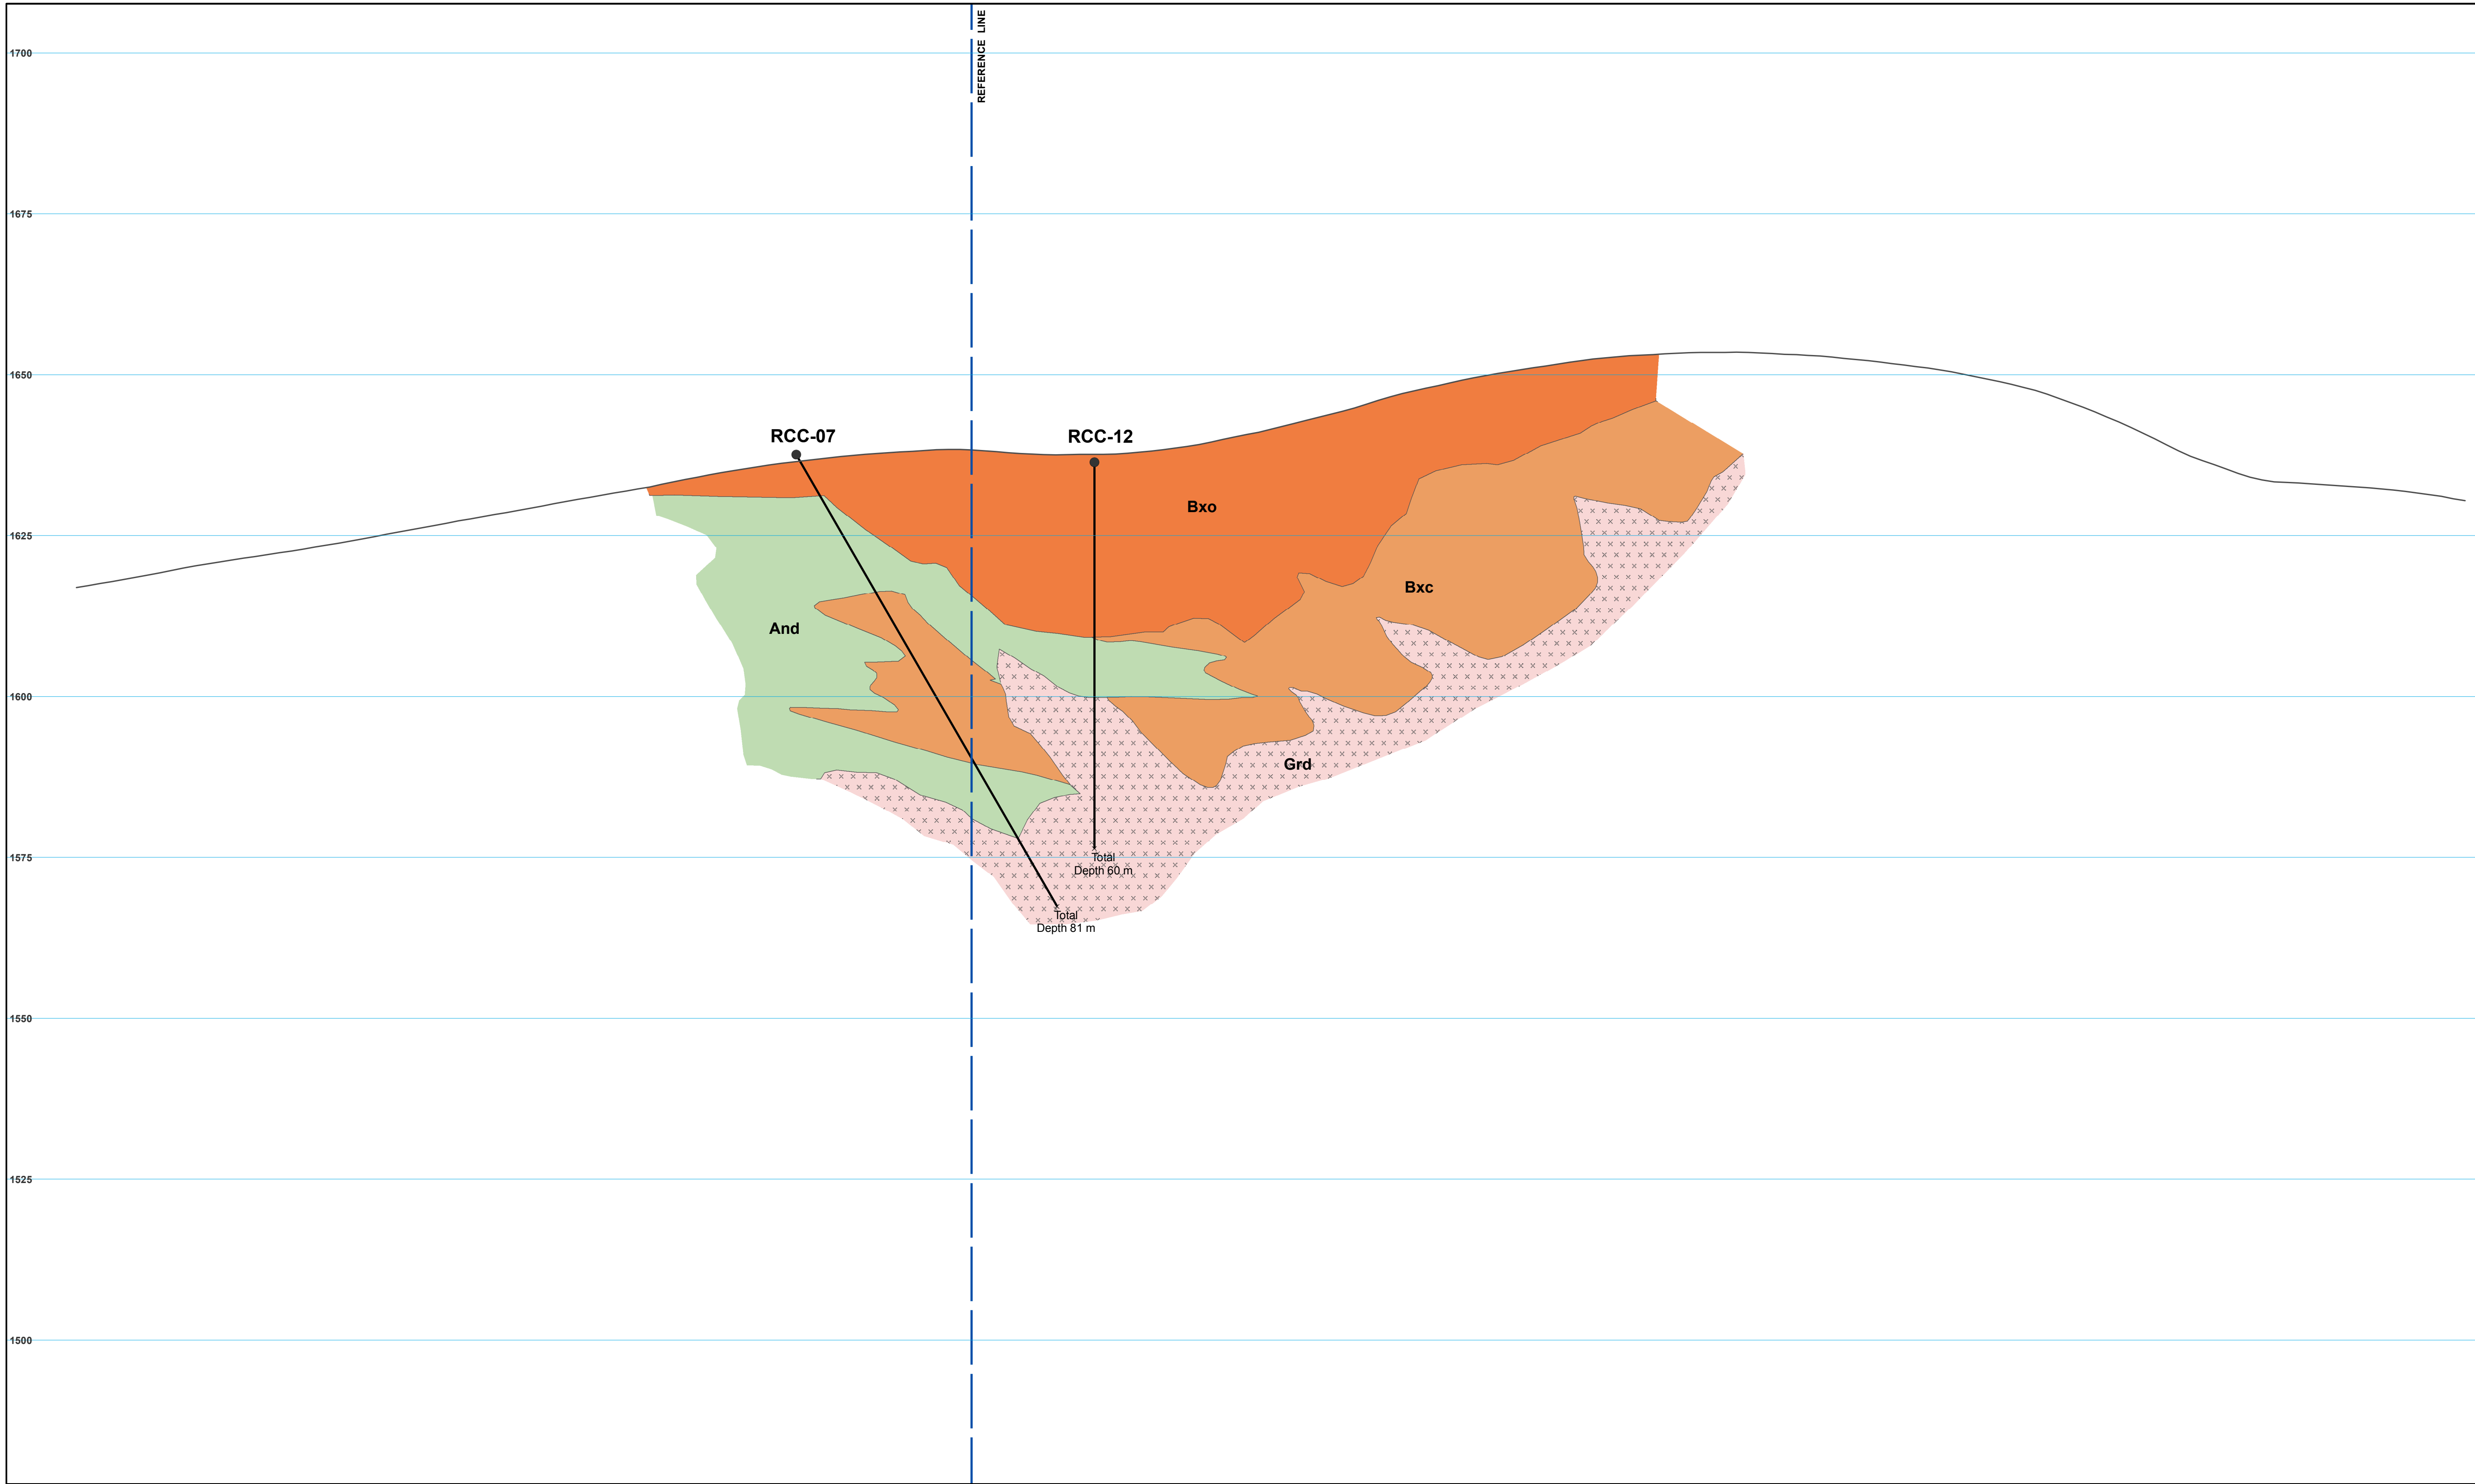

- Andesite
- Oxidized breccia
- Granodiorite
- Granodiorite breccia
- Vein

COCULA PROJECT
JALISCO MEXICO

GEOLOGICAL SECTION 100 N

- Andesite
- Oxidized breccia
- Granodiorite
- Vein

COCULA PROJECT
JALISCO MEXICO

GEOLOGICAL SECTION 60 N

Digitized: 9 Jan 09 Scale: 1:500 Revised by: MAngeSoto
Plot: 14 Jan 09 Datum: By: Javier Munguia

- Andesite
- Chloritized breccia
- Oxidized breccia
- Granodiorite
- Granodiorite breccia
- Vein

COCULA PROJECT
JALISCO MEXICO

GEOLOGICAL SECTION 0

- Andesite
- Chloritized breccia
- Oxidized breccia
- Granodiorite

COCULA PROJECT
JALISCO MEXICO

GEOLOGICAL SECTION 40 S