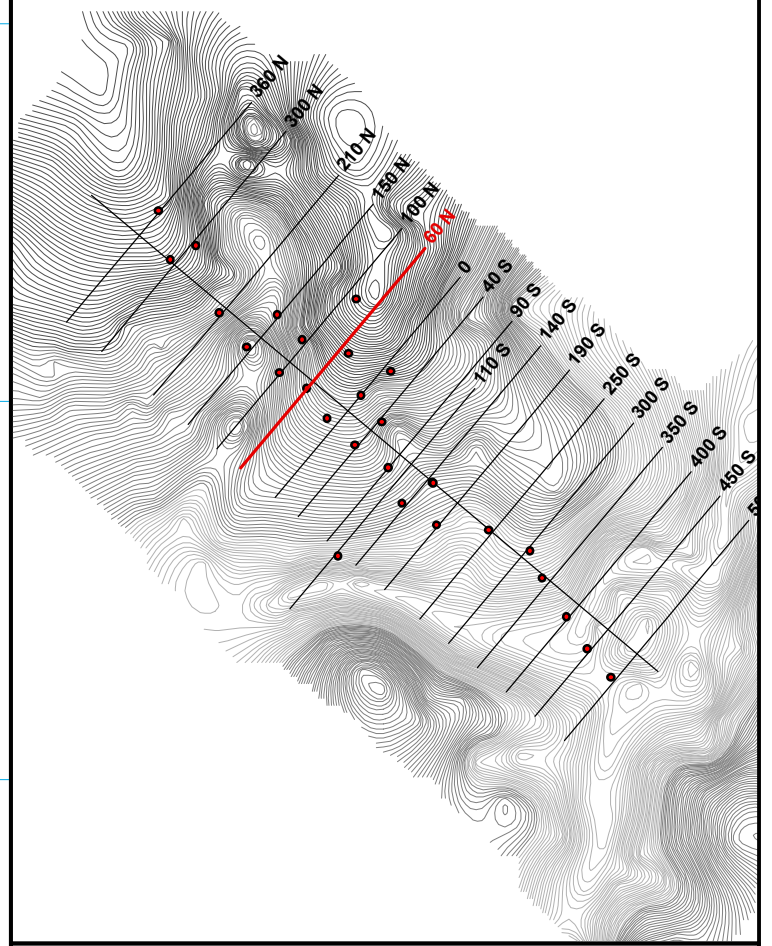

- Andesite
- Oxidized breccia
- Granodiorite
- Granodiorite breccia
- Vein

COCULA PROJECT
JALISCO MEXICO

GEOLOGICAL SECTION 100 N

- Andesite
- Oxidized breccia
- Granodiorite
- Vein

COCULA PROJECT
JALISCO MEXICO

GEOLOGICAL SECTION 60 N

Digitized: 9 Jan 09 Scale: 1:500 Revised by: MAngeSoto
Plot: 14 Jan 09 Datum: By: Javier Munguia

- Andesite
- Chloritized breccia
- Oxidized breccia
- Granodiorite
- Granodiorite breccia
- Vein

COCULA PROJECT
JALISCO MEXICO

GEOLOGICAL SECTION 0

- Andesite
- Chloritized breccia
- Oxidized breccia
- Granodiorite

COCULA PROJECT
JALISCO MEXICO

GEOLOGICAL SECTION 40 S